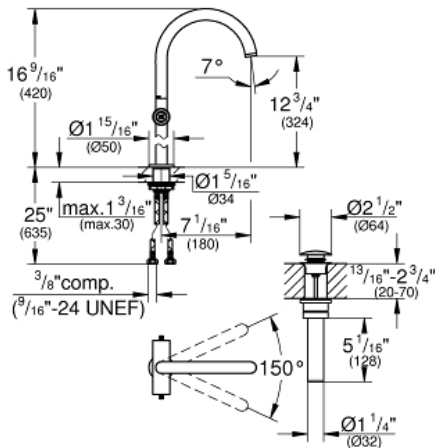

ATRIO
Single-Hole Bathroom Faucet XL-
Size

MODEL # 21046003

Pure Freude
an Wasser

GROHE

Product Description:

ATRIO

Single-Hole Bathroom Faucet XL-Size

Standard Specification:

- GROHE StarLight chrome finish
- GROHE SilkMove ceramic cartridge
- Swivel tubular spout with flow control and stop limiter
- 1/2" (13mm) ceramic cartridge (90° turn)
- Push-open 1 1/4" (32mm) waste set
- For free-standing bath sinks
- Handles sold separately
- Less handles – order (18 026) or (18 027) (sold separately)
- Flow rate: 1.2 gpm (4.5 l/min)

Applicable Codes & Standards:

- Energy Policy Act of 1992
- NSF 61
- ASME A112.18.1/CSA B125.1
- US Federal and State material regulations
- EPA WaterSense®

Color:

- 21046003 StarLight Chrome